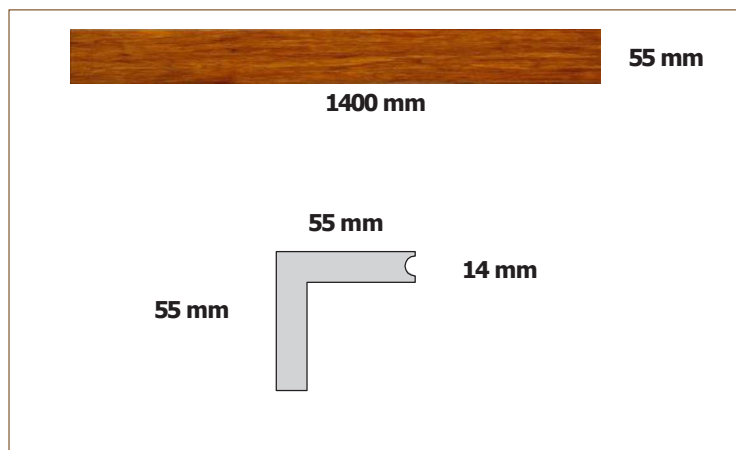

**BORDO SCALA M/F PER PEDATA
E ALZATA**

**BORDO SCALA F PER SOLA
PEDATA**

CODICE	COLORE	NOME	PREZZO PZ
TFM 123		Velvet	€ 72,00
TFM 122		Trendy	€ 72,00
TFM 106		Sunset	€ 72,00
TFM 124		Siena	€ 72,00
TFM 125		Exotic	€ 72,00
TFM 126		Amber Smooth	€ 72,00
TFM 108		Verticale Caramel	€ 72,00
TFM 109		Orizzontale Caramel	€ 72,00

CODICE	COLORE	NOME	PREZZO PZ
TF 123		Velvet	€ 82,00
TF 122		Trendy	€ 82,00
TF 106		Sunset	€ 82,00
TF 124		Siena	€ 82,00
TF 125		Exotic	€ 82,00
TF 126		Amber Smooth	€ 82,00
TF 108		Verticale Caramel	€ 82,00
TF 109		Orizzontale Caramel	€ 82,00

I prezzi sono IVA esclusa

I bordi scala vengono spediti esclusivamente insieme all'ordine del pavimento