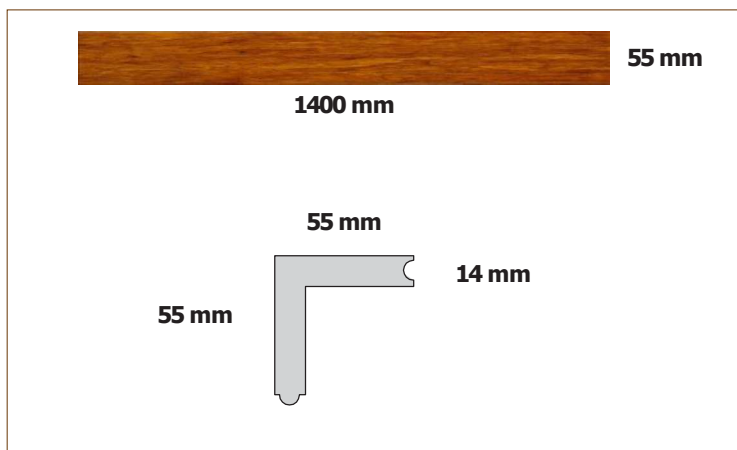

**BORDO SCALA M/F PER PEDATA
E ALZATA**

**BORDO SCALA F PER SOLA
PEDATA**

CODICE	COLORE	NOME	PREZZO PZ
TFM 123		Velvet	€ 72,00
TFM 122		Trendy	€ 72,00
TFM 106		Sunset	€ 72,00
TFM 124		Siena	€ 72,00
TFM 125		Exotic	€ 72,00
TFM 126		Amber Smooth	€ 72,00
TFM 108		Verticale Caramel	€ 72,00
TFM 109		Orizzontale Caramel	€ 72,00

CODICE	COLORE	NOME	PREZZO PZ
TF 123		Velvet	€ 82,00
TF 122		Trendy	€ 82,00
TF 106		Sunset	€ 82,00
TF 124		Siena	€ 82,00
TF 125		Exotic	€ 82,00
TF 126		Amber Smooth	€ 82,00
TF 108		Verticale Caramel	€ 82,00
TF 109		Orizzontale Caramel	€ 82,00

I prezzi sono IVA esclusa

I bordi scala vengono spediti esclusivamente insieme all'ordine del pavimento