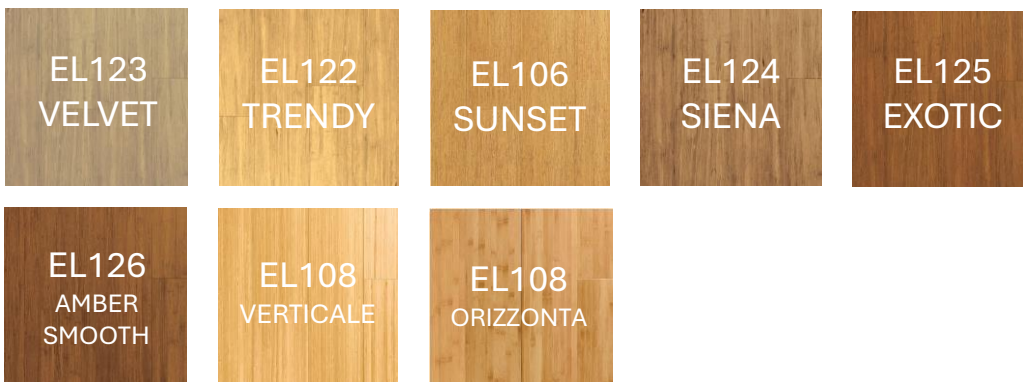

DISPONIBILE NEI COLORI

Vanity Floor Srl - Via Torricelli, 19 - 20047 Cusago (MI) - Italy
Tel +39 02 445 9452 - Fax +39 02 320 666 83 - info@boodbamboo.com

eco-friendly

easy installation

pet-friendly

durable